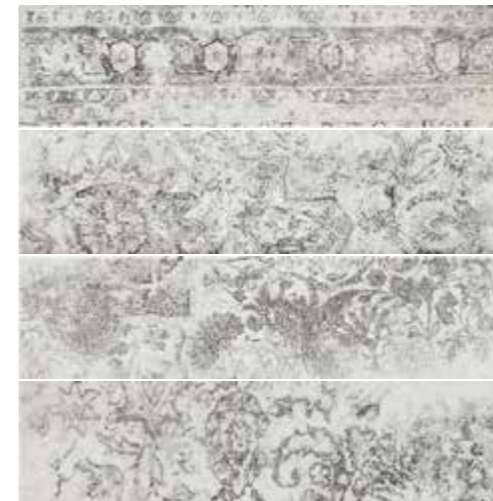

R2HQ Concept Muretto Grigio
30x60

R2HR Concept Muretto Nero
30x60

Concept

60x120 30x120 75x75 37,5x75 60x60 30x60 15x60 45x45

R2AK Concept Decoro Beige*
15x60

R2AL Concept Decoro Greige*
15x60

R2AH Concept Decoro Bianco*
15x60